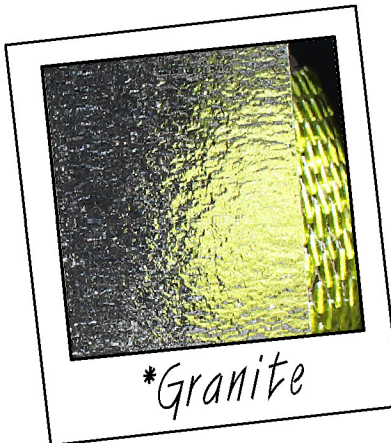

Pattern Glass

*Baroque

Bubble

*Corsica

Krinkle

German New Antique

Delta Clear

Digital

Double Flemish

*Clear Rough Rolled

Delta Frost

Satin Etched

Double Flemish in a Cabinet Door

Seedy

*Water

*Granite

Winter Lake

*Special Order - Check Stock

Pattern Glass - Temperable